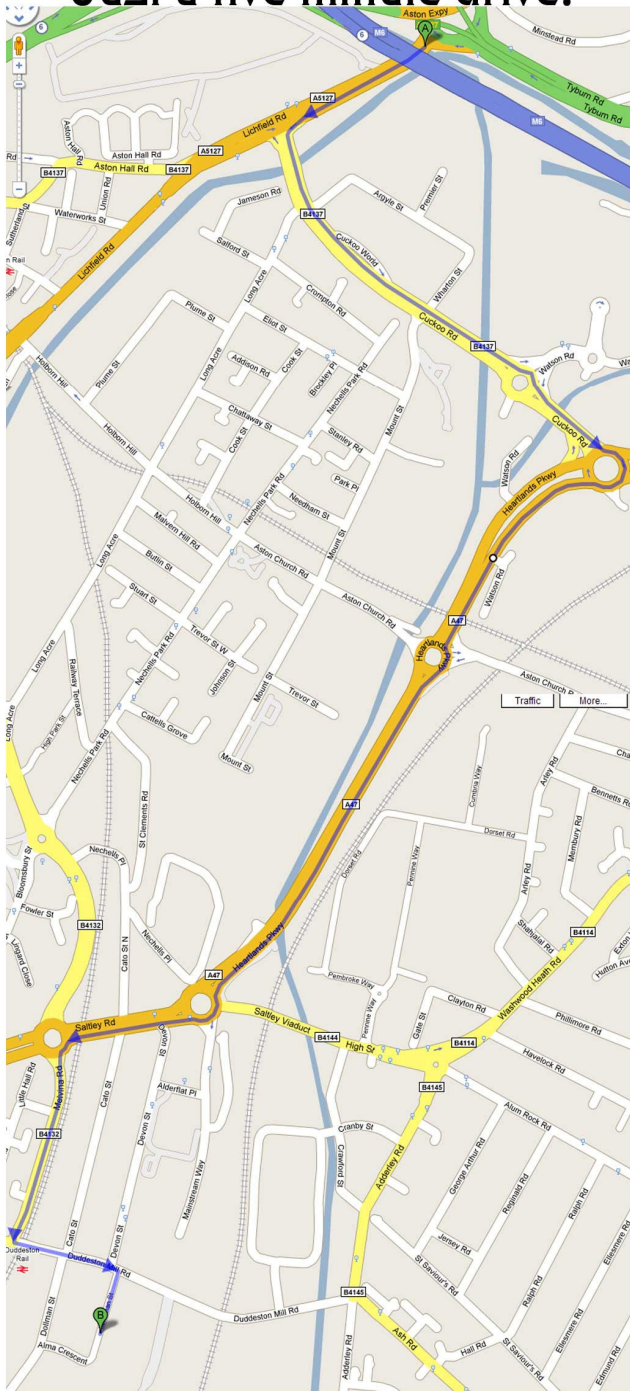

Travelling south on the M6

Travelling north on the M6

Just a five minute drive!

Our shop & warehouse is here.

World Magic Shop/Wizard FX Productions
Unit 1, Rea Business Park
Birmingham
B7 4SH
UK
Tel: +44 (0)121 333 6400
Opening hours: 10am to 5pm (Mon to Fri)