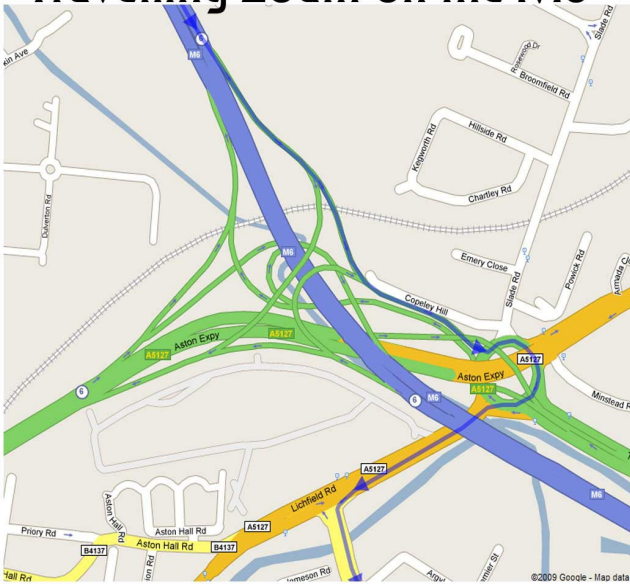

Travelling south on the M6

Travelling north on the M6

Just a five minute drive!

Our shop & warehouse is here.

World Magic Shop/Wizard FX Productions
Unit 1, Rea Business Park
Birmingham
B7 4SH
UK
Tel: +44 (0)121 333 6400
Opening hours: 10am to 5pm (Mon to Fri)