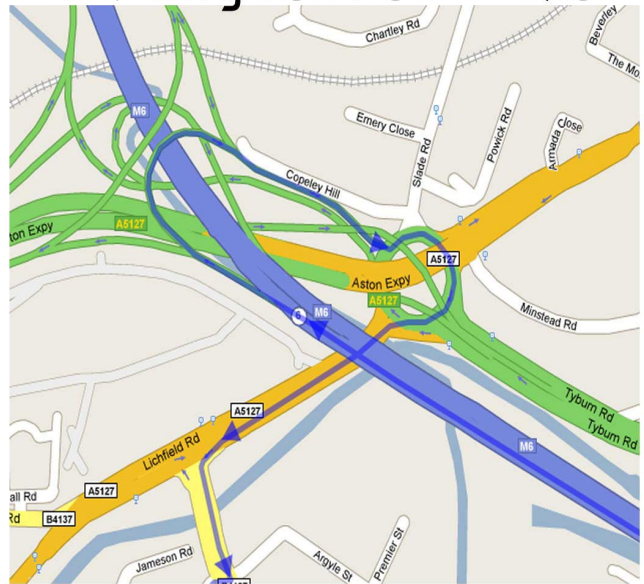

Travelling south on the M6

Travelling north on the M6

Just a five minute drive!

Our shop & warehouse is here.

World Magic Shop/Wizard FX Productions
Unit 1, Rea Business Park
Birmingham
B7 4SH
UK
Tel: +44 (0)121 333 6400
Opening hours: 10am to 5pm (Mon to Fri)